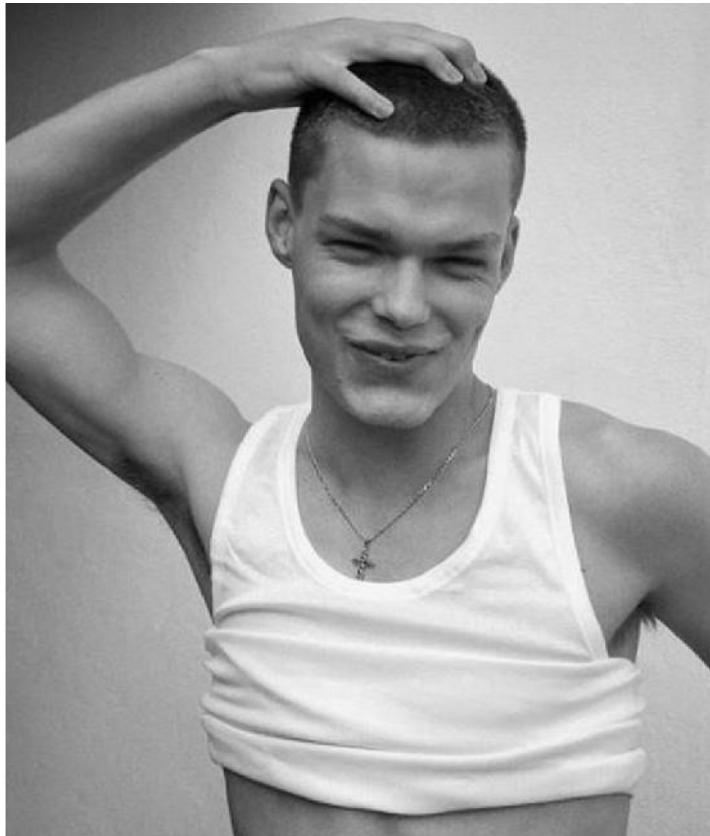

New Face

# ANDREY TORRES

Height: 1,72  
Bust: 90 Waist: 70 Hips: 86  
Shoes: 42  
Eyes: Blue Hair: Blond